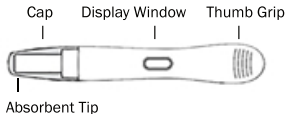

## Non-Invasive Urine Test

Instructions for use:

1. Remove cap but do not discard
2. point the exposed absorbent tip downwards in your urine stream until thoroughly wet (min. 5 seconds\*)
3. Replace cap and lay flat with the display window facing up.
4. Read the results (1-2 minutes)

\* Hold the predictor test under urine flow and once colour change can be visible remove from flow and place cap

The Gender Predictor Test is easy to read!

Disclaimer: Gender Predictors urine test is a fun non-invasive way to predict the gender of your baby. While we are confident in this test, we do not provide any warranty or accuracy to the result. This test is provided for entertainment purposes only. Gender Predictors disclaims any liability for the decisions you make based on the results